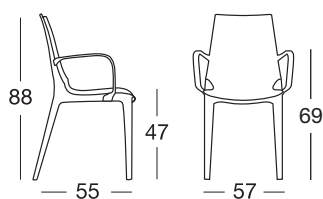

Art. 2654

Imballo Packing	2 pezzi 2 pieces
Peso unitario Unit weight	Kg 4,600
Misure imballo Packing sizes	62,5x56,5x94 cm

CATAS

Conforme EN 15373: 2007
Compliant with EN 15373: 2007

Art. 2652

Imballo Packing	4 pezzi 4 pieces
Peso unitario Unit weight	Kg 4,000
Misure imballo Packing sizes	80,5x51x104 cm