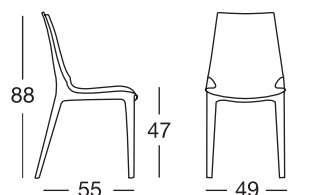

Art. 2654

Imballo Packing	2 pezzi 2 pieces
Peso unitario Unit weight	Kg 4,600
Misure imballo Packing sizes	62,5x56,5x94 cm

CATAS

Conforme EN 15373: 2007
Compliant with EN 15373: 2007

Art. 2652

Imballo Packing	4 pezzi 4 pieces
Peso unitario Unit weight	Kg 4,000
Misure imballo Packing sizes	80,5x51x104 cm