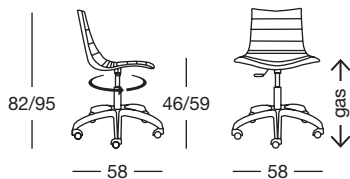

bianco
white

EP 75

nero
black

Art. 2656

Imballo Packing	2 pezzi - 2 colli 2 pieces - 2 packages
Peso unitario Unit weight	Kg 7,450

made in Italy

SCAB DESIGN
since 1957

Sede/Headquarters: 25030 Coccaglio (BS) Italy - Via G. Monauni, 12
Divisione Commerciale Italia: Tel. 0307718.755 - italia@scab.it
Export Department: Phone +390307718.715 - export@scabitaly.com
www.scabdesign.it